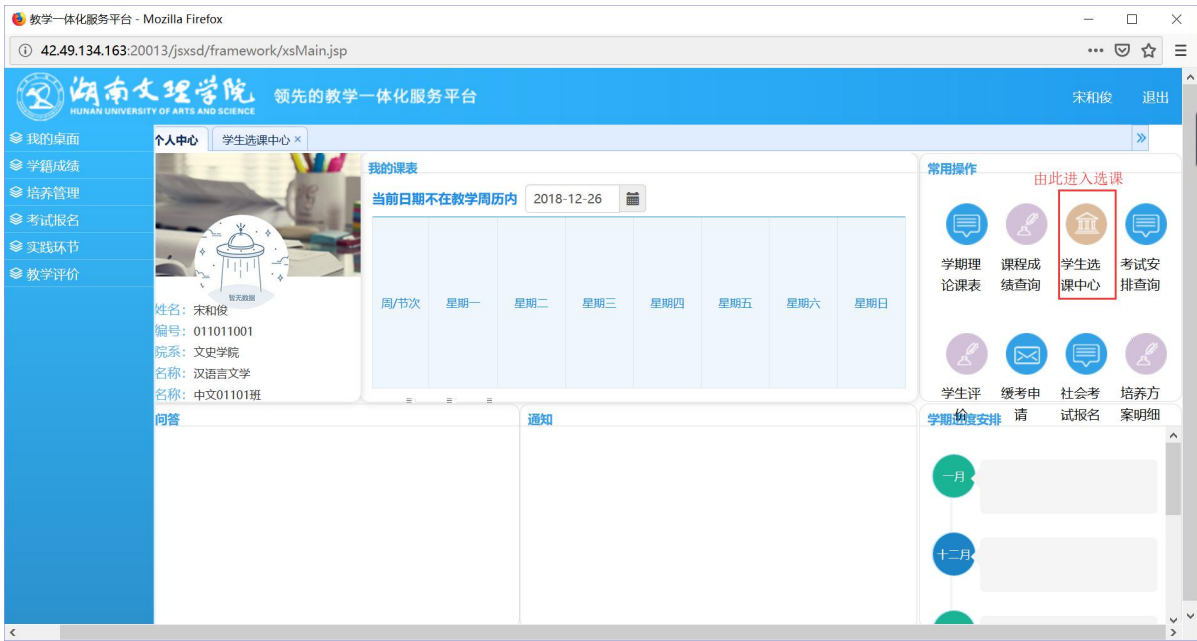

浏览器地址栏: 172.26.0.187/jsxsd/

湖南文理学院 教学一体化服务平台
HUNAN UNIVERSITY OF ARTS AND SCIENCE

领先的数字一体化平台

用户登录

请输入账号

请输入密码

忘记密码

登录

温馨提示: 推荐使用IE9以上浏览器以及360极速模式。

Copyright © 2017 湖南蓝盾科技发展有限公司 (R4.4)

选课学分情况

公选课选课

本学期选课学分/门数要求及已选情况							
	最高总学分	专业内跨年级选课(控制)		跨专业选课(控制)		校公共选修课选课(控制)	
		学分	门数	学分	门数	学分	门数
设置(控制)要求	不控制	不控制	不控制	不控制	不控制	2	1
已选统计	20.0	0.0	0	0.0	0	0.0	0

This screenshot shows a complex grid-based interface for course selection. The grid consists of multiple rows and columns. Each cell in the grid contains a small icon or graphic, possibly representing a course or a selection status. The interface is overlaid on a dark background, and there are various colored elements (green, blue, red) that likely represent different actions or states. At the top, there are navigation tabs and a search bar. The overall layout is dense and appears to be a web-based application for managing course selections.

This screenshot shows a web browser window displaying a course selection page. The browser's address bar shows the URL: 42.49.134.163:20016/yxsxsbj/xsxx/xsxx_indeE:fx050Lzblde176Ae886U7E7C142F00142017051475000. The page content includes a header with the text "13003091 哲学、教育、人生 2 腾飞 2-15周 星期二 9-10节 第二实验楼A106 西院 80 人文社科 选课". Below the header, there is a list of course options with columns for course name, instructor, and selection status. A sidebar on the left contains a list of "选课" (Course Selection) buttons. The page is rendered in a dark theme with red and white text.